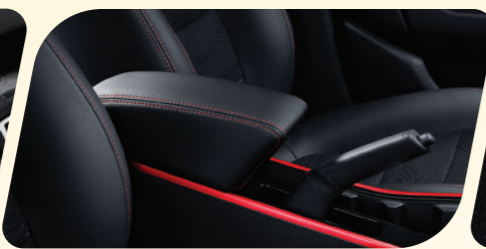

LED Headlamps

Semi Leather Seats

Air-Conditioning with Digital Display

LED Daytime Running Lamps

Front Armrest with Console Box

Sport Pedals

16" Alloy Wheels

Black Roof with Roof Rails

All-Round Body Mouldings

Revolutionary *Connectivity*

Offering connectivity that is unmatched by any other vehicle in its class, feel in command as you connect to the IRIZ for communication, navigation and entertainment options.