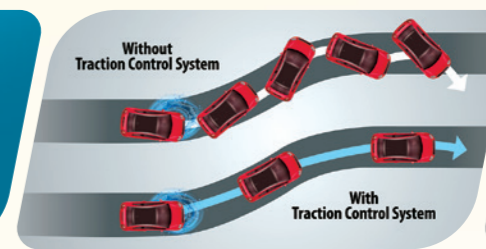

Online Weather Forecast

Smartphone Connectivity

Bluetooth Connectivity

4G & Wi-Fi Connectivity

8" Floating Infotainment Head Unit

6 USB Ports Never run out of USB ports; with 3 at the front, 2 at the rear and 1 behind the rear view mirror to power the dash cam.

Responsive *Driving*

Enjoy an exhilarating drive that allows you to appreciate every curve and bend effortlessly with the IRIZ's proven race-winning credentials underpinned by PROTON's renowned ride and handling.

Reassured *Safety*

6 SRS Airbags

Experience excitement confidently in the IRIZ. With a comprehensive list of safety equipment and a 5-Star ASEAN NCAP rating, safety will always come first.

Reinforced Body Structure with Hot Press Formed Steel

Electronic Stability Control and Traction Control System

Hill Hold Assist