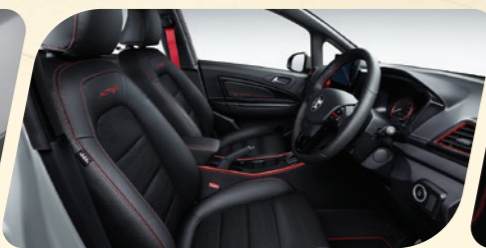

LED Headlamps

Semi Leather Seats

Air-Conditioning with Digital Display

LED Daytime Running Lamps

Front Armrest with Console Box

Sport Pedals

16" Alloy Wheels

Black Roof with Roof Rails